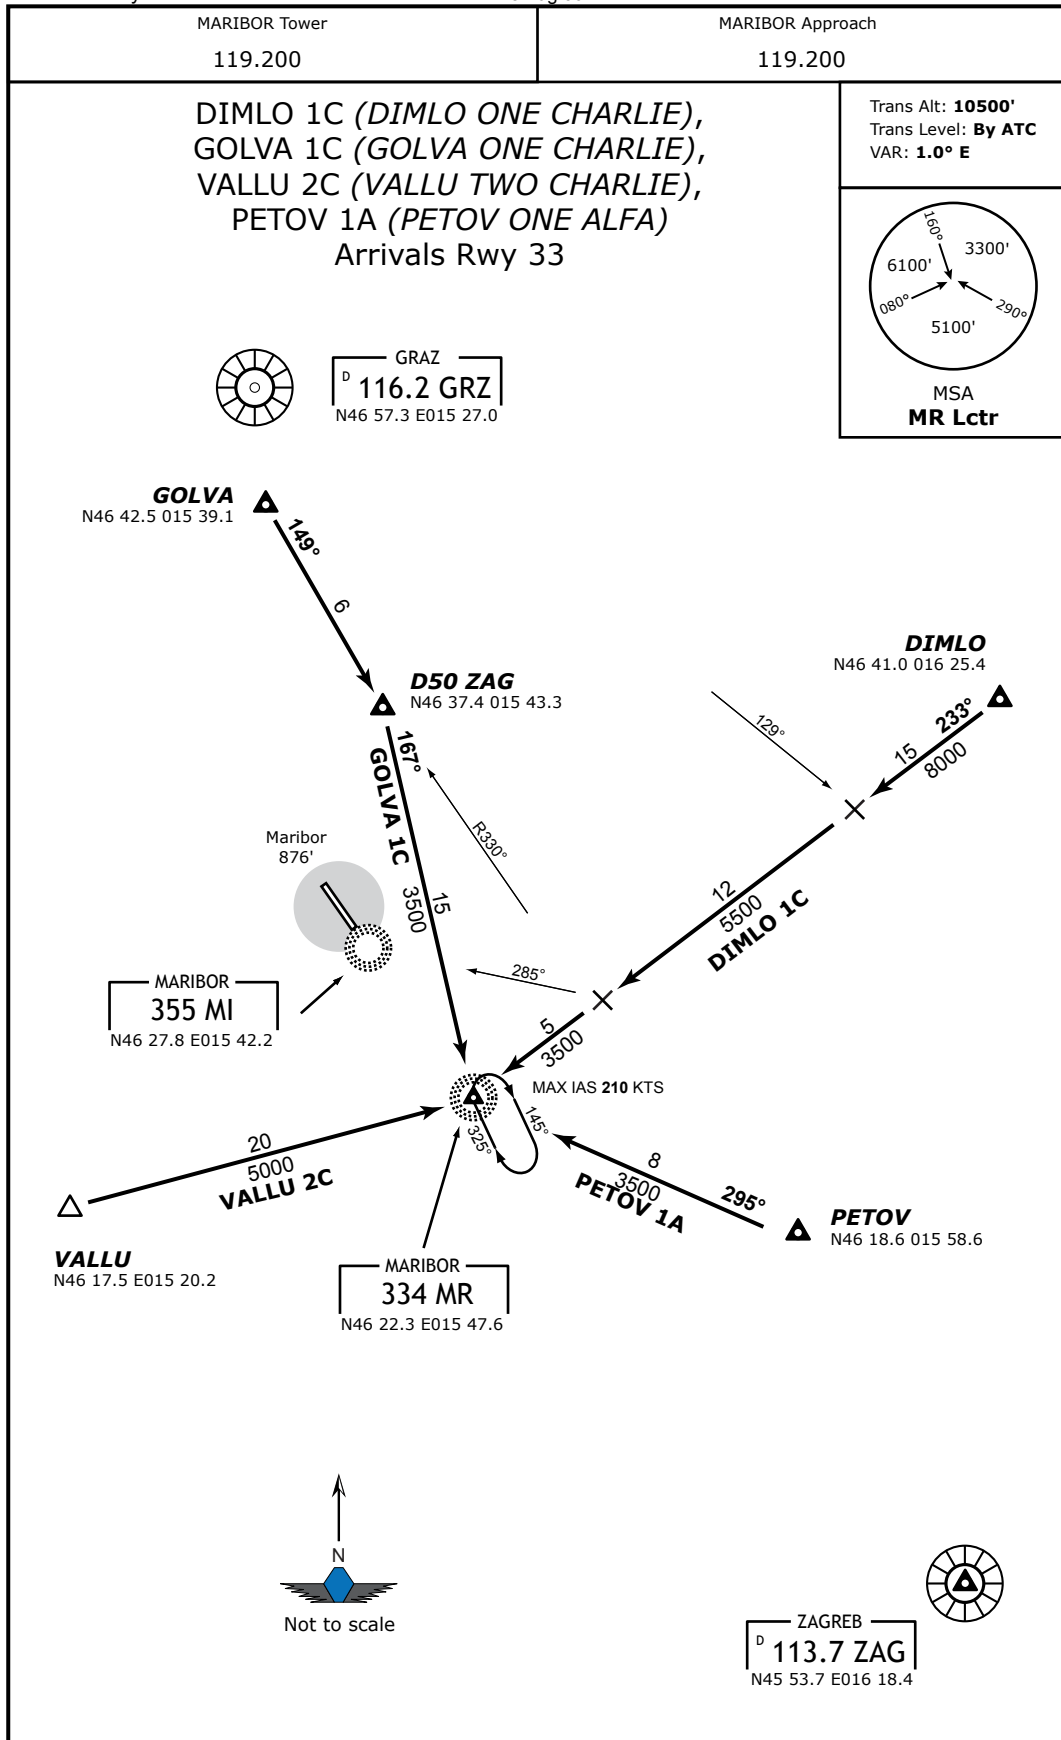

LJMB
STAR Rwy 33

5-1
15 Aug 06

MARIBOR, SLOVENIA
Maribor

IVAO-SI © ALL RIGHTS RESERVED

FOR FLIGHT SIMULATION PURPOSES ONLY