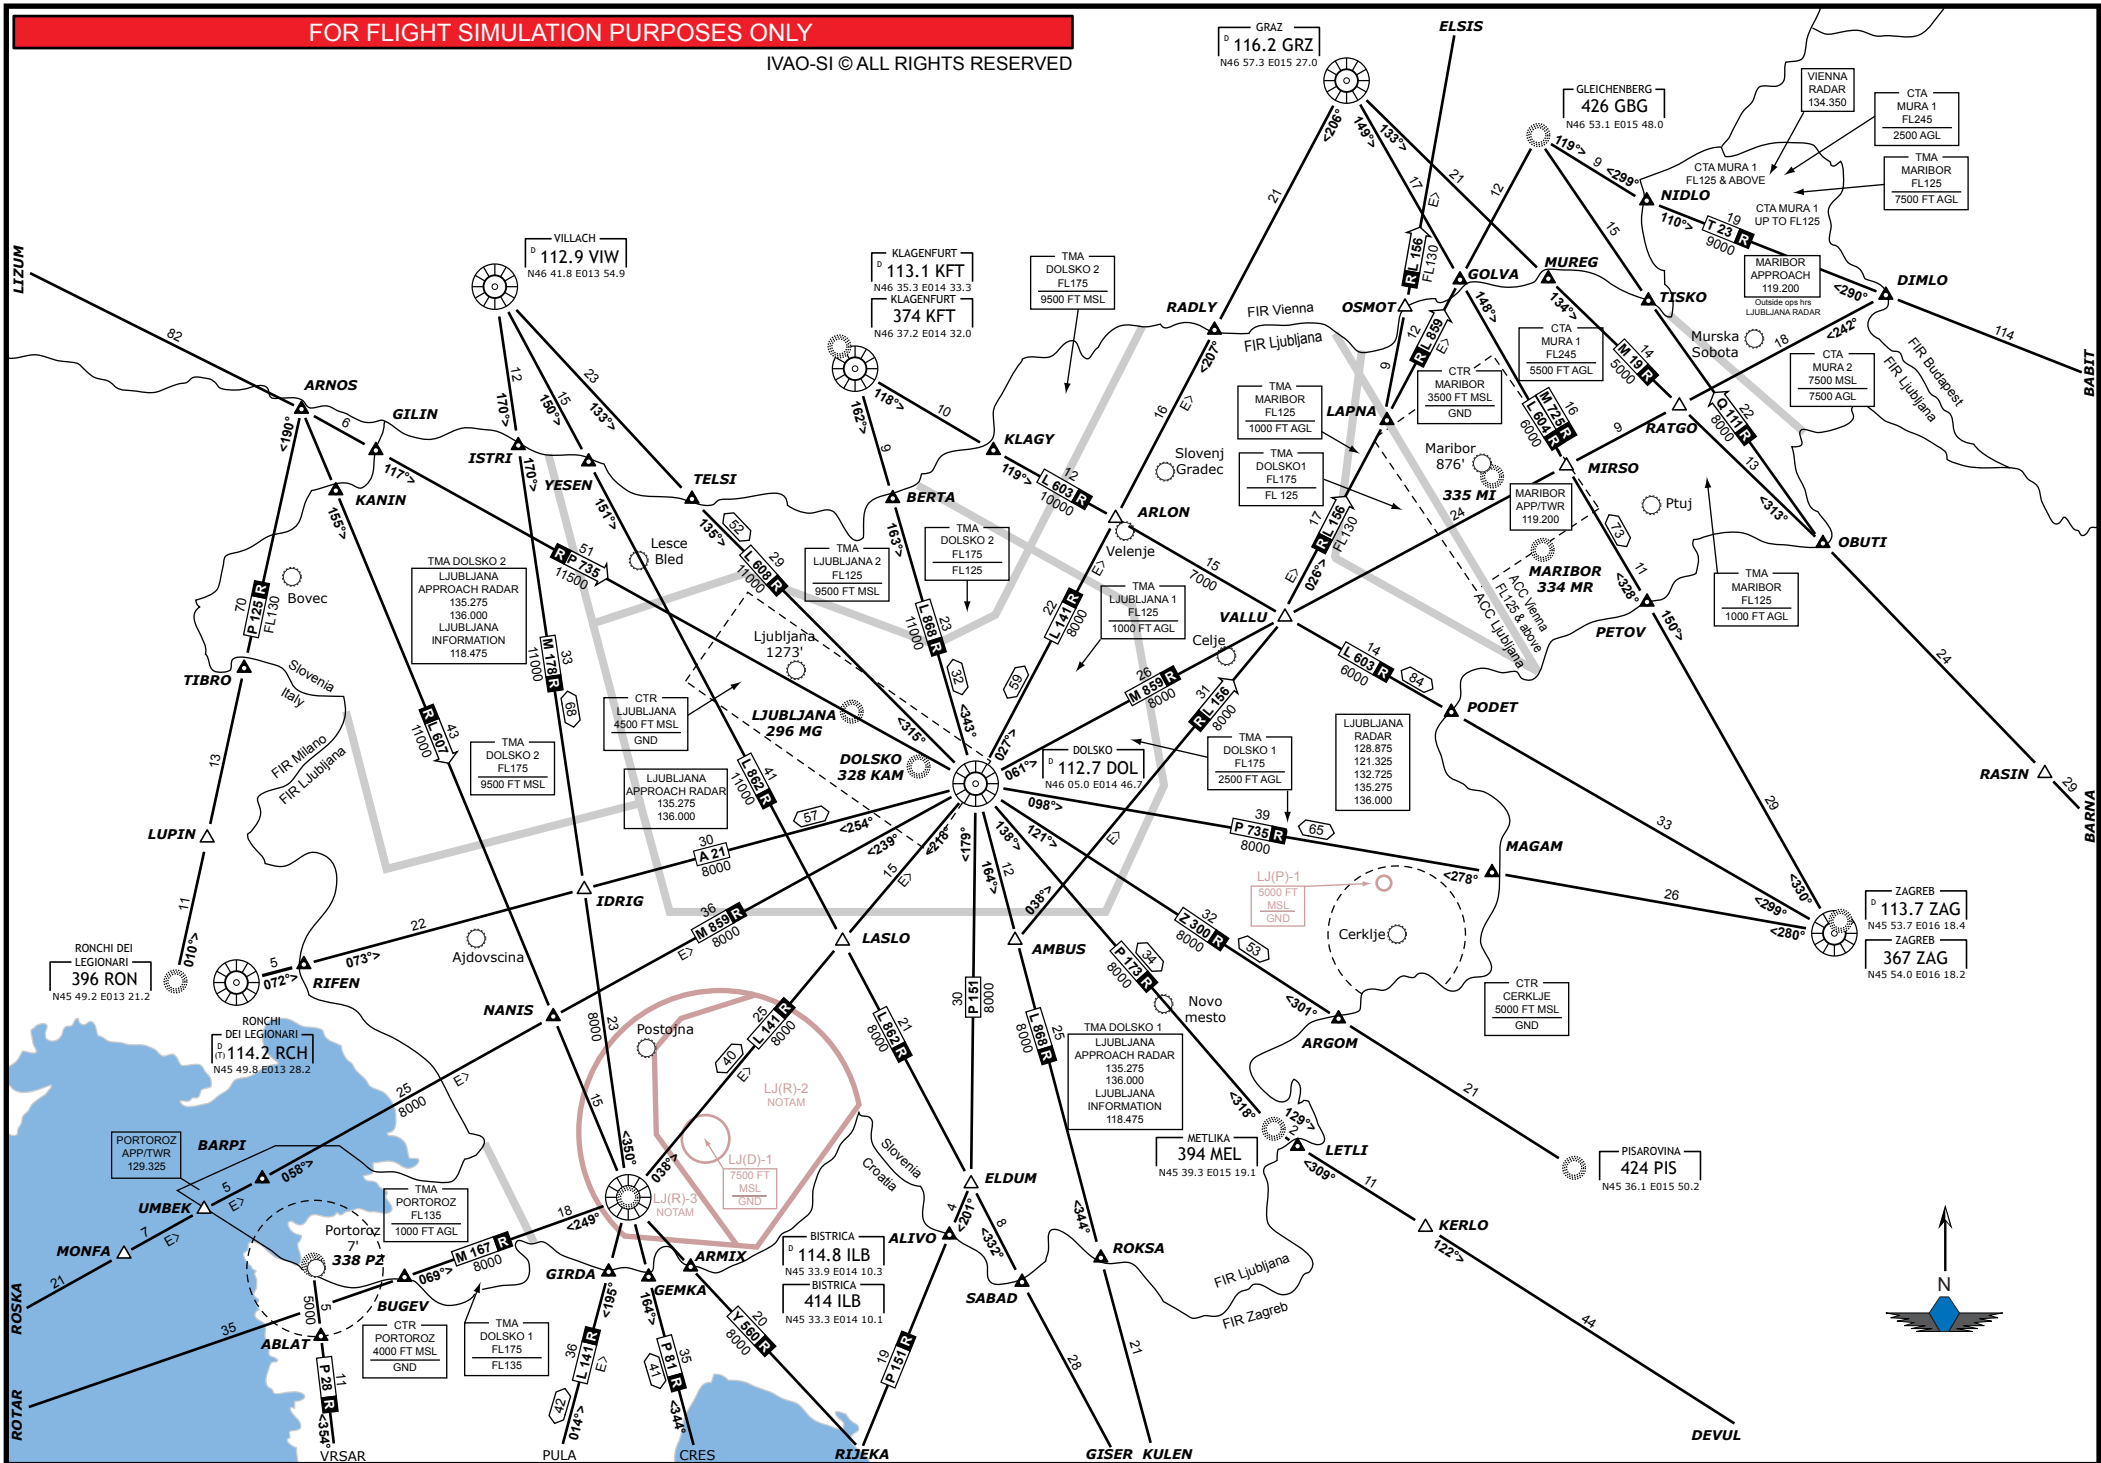

FOR FLIGHT SIMULATION PURPOSES ONLY

IVA0-SI © ALL RIGHTS RESERVED

LJL Ljubljana FIR - Enroute Chart - LOWER AIRSPACE

10-1

30 Jul 07