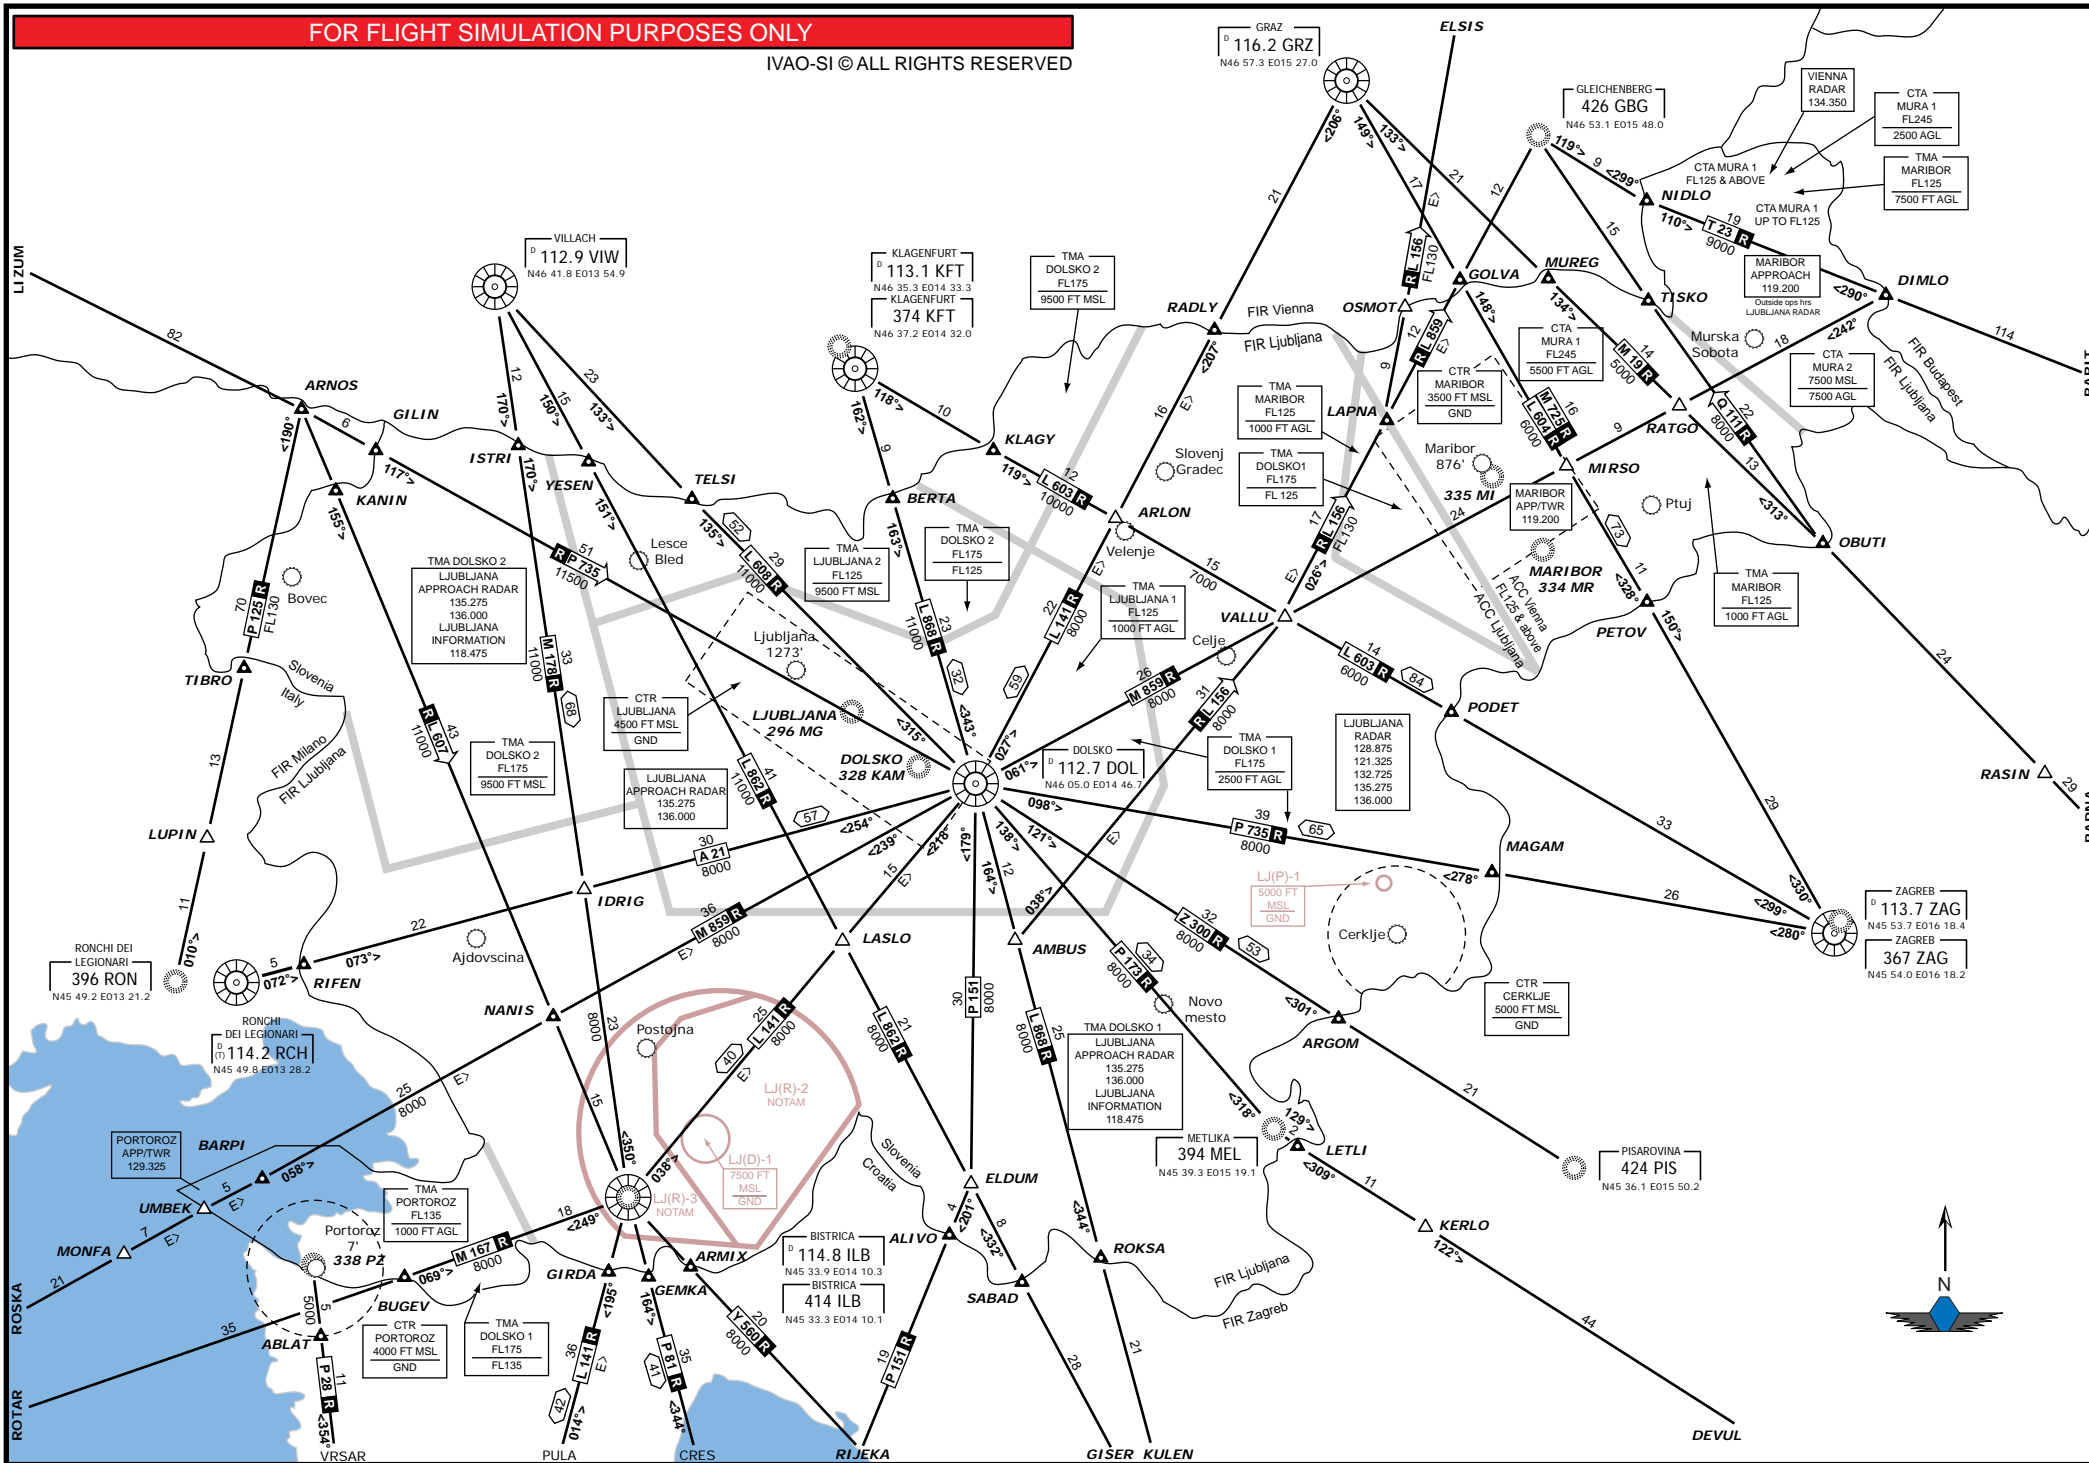

FOR FLIGHT SIMULATION PURPOSES ONLY

IVAO-SI © ALL RIGHTS RESERVED

LJUBLJANA FIR - Enroute Chart - LOWER AIRSPACE

10-11

30 Jul 07

FOR FLIGHT SIMULATION PURPOSES ONLY

IVAO-SI © ALL RIGHTS RESERVED