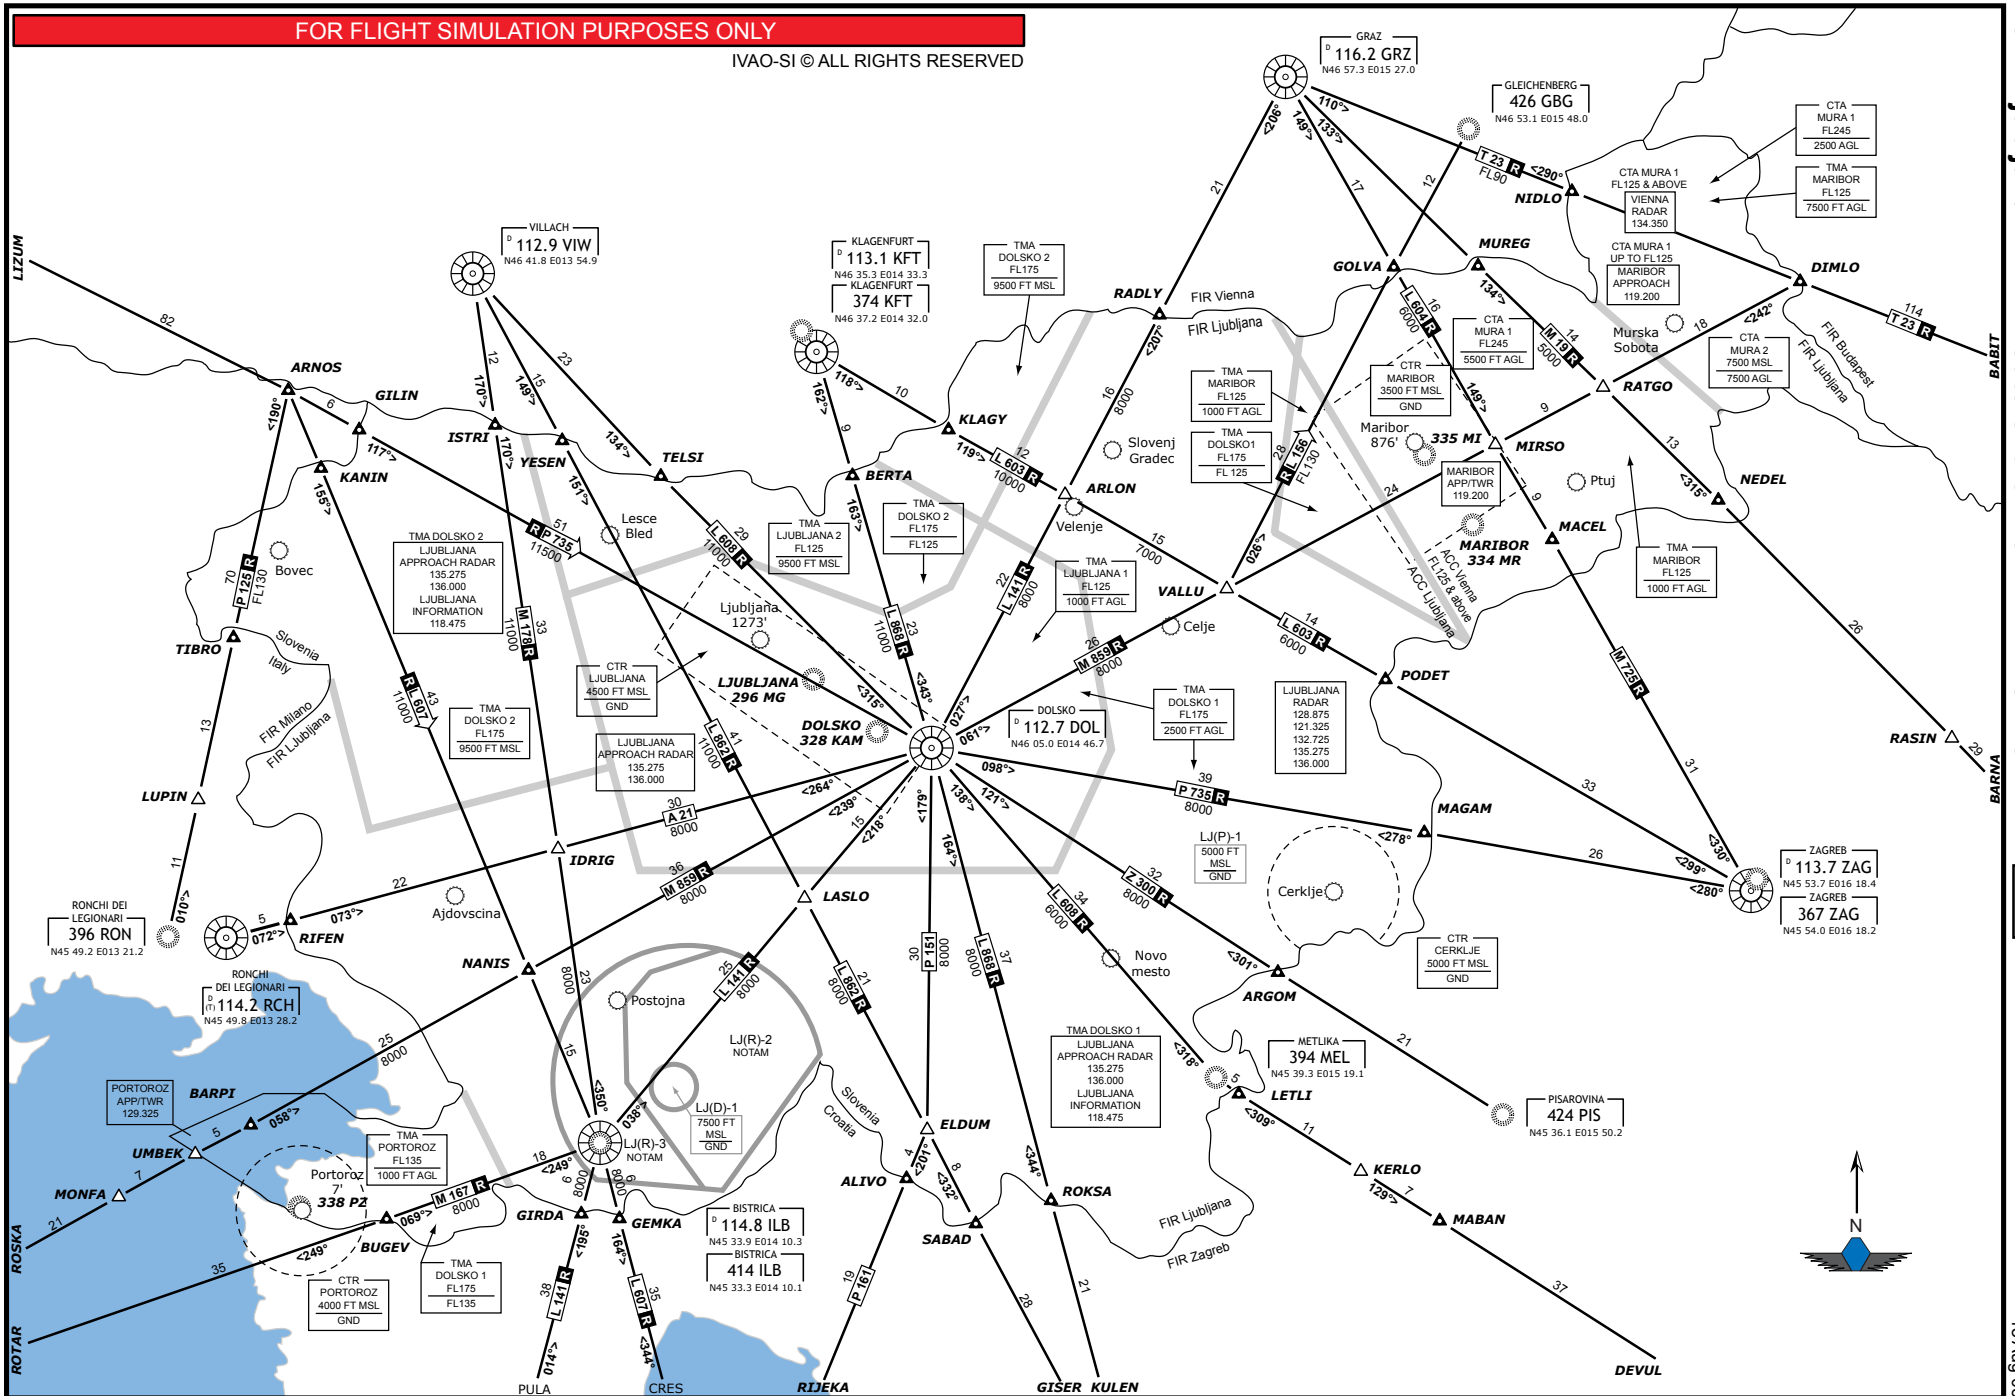

FOR FLIGHT SIMULATION PURPOSES ONLY

IVA0-SI © ALL RIGHTS RESERVED

LJUBLJANA FIR - Enroute Chart - LOWER AIRSPACE

10-1

15 Aug 06